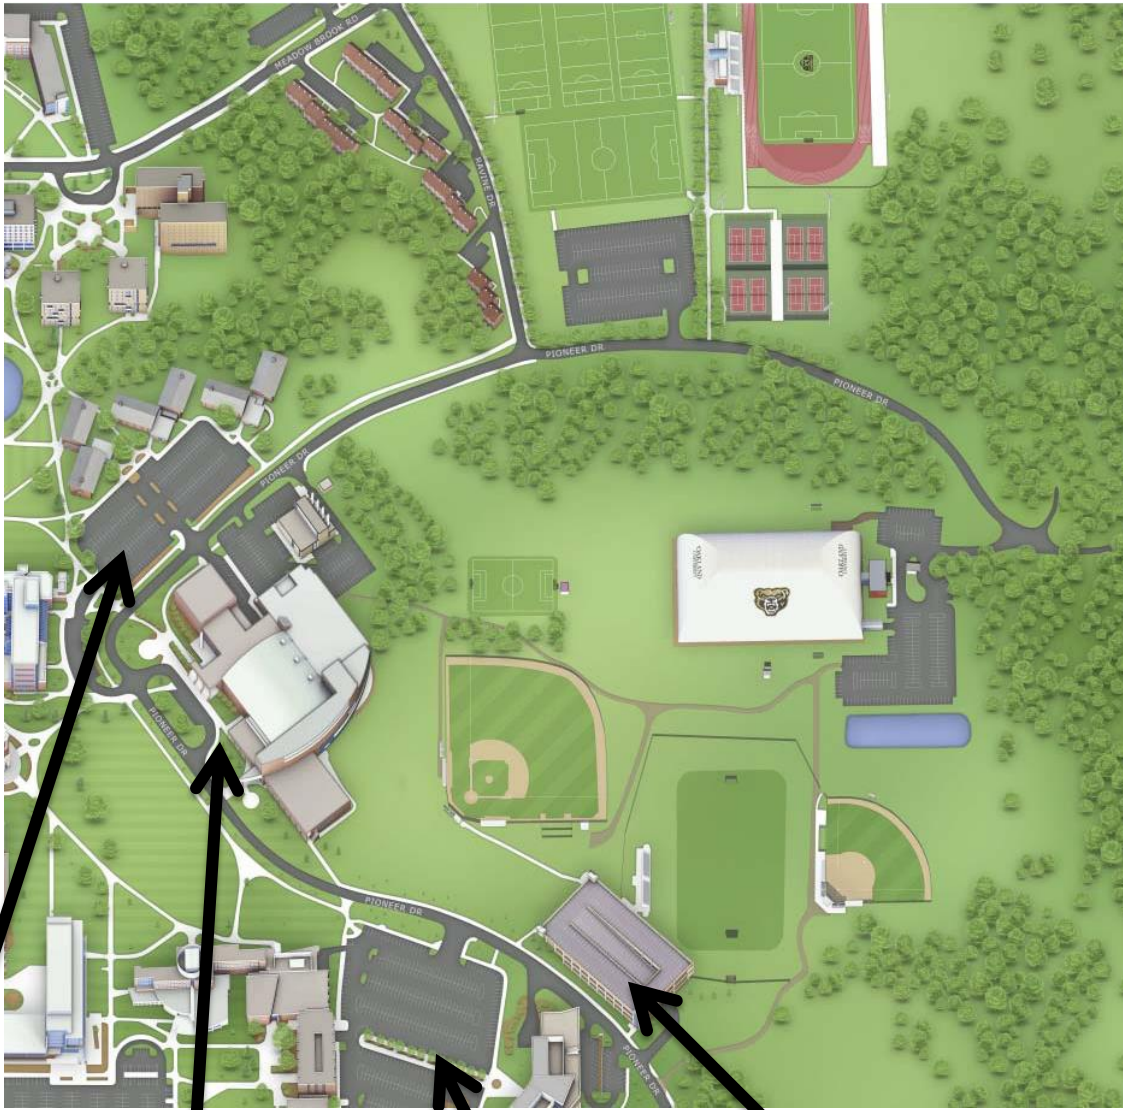

# 2018 Boys State Meet Oakland University O`Rena Entrance and Parking Options

O`Rena Main Entrance

P29 Parking Garage

P16 Parking Lot

P26 Parking Lot